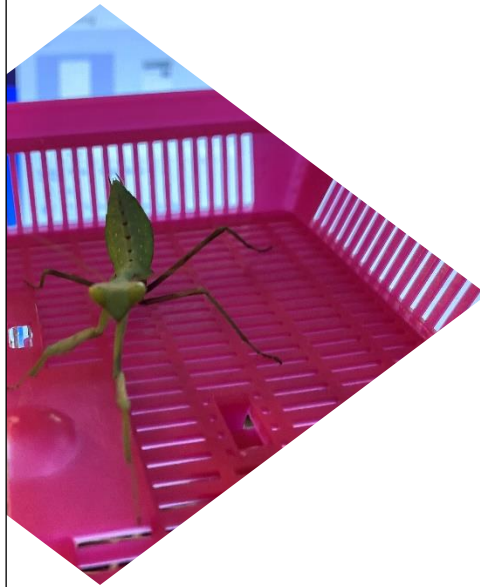

Identify Miss Hanley's creatures and find out about one of them... or more..

1. Name them - what type of creature are they?

2. Create a poster or factfile about a creature you have chosen from Miss Hanley's pets.

Prissy (first right) and Percy (second right) are only young. They don't live for very long.

I cant put them together. Why?

What are they?

What is special about them?

What type of animal are they?

Max is very quiet and hides very well. I want a Bumblebee species of this pet.

What is it?

What is special about it?

What type of animal is it?

Chinchy is a male. He is very fast and bouncy. Very very fluffy and cute

What is he?

What is special about him?

What type of animal is he?

Gerard (above) and Gertrude (left) are only babies, but they are growing fast.

What are they?

What is special about them?

What type of animal are they?

Hoggy (above left) and Heggy (above right) are a couple. They move across the floor and find it hard to climb. They are very placid.