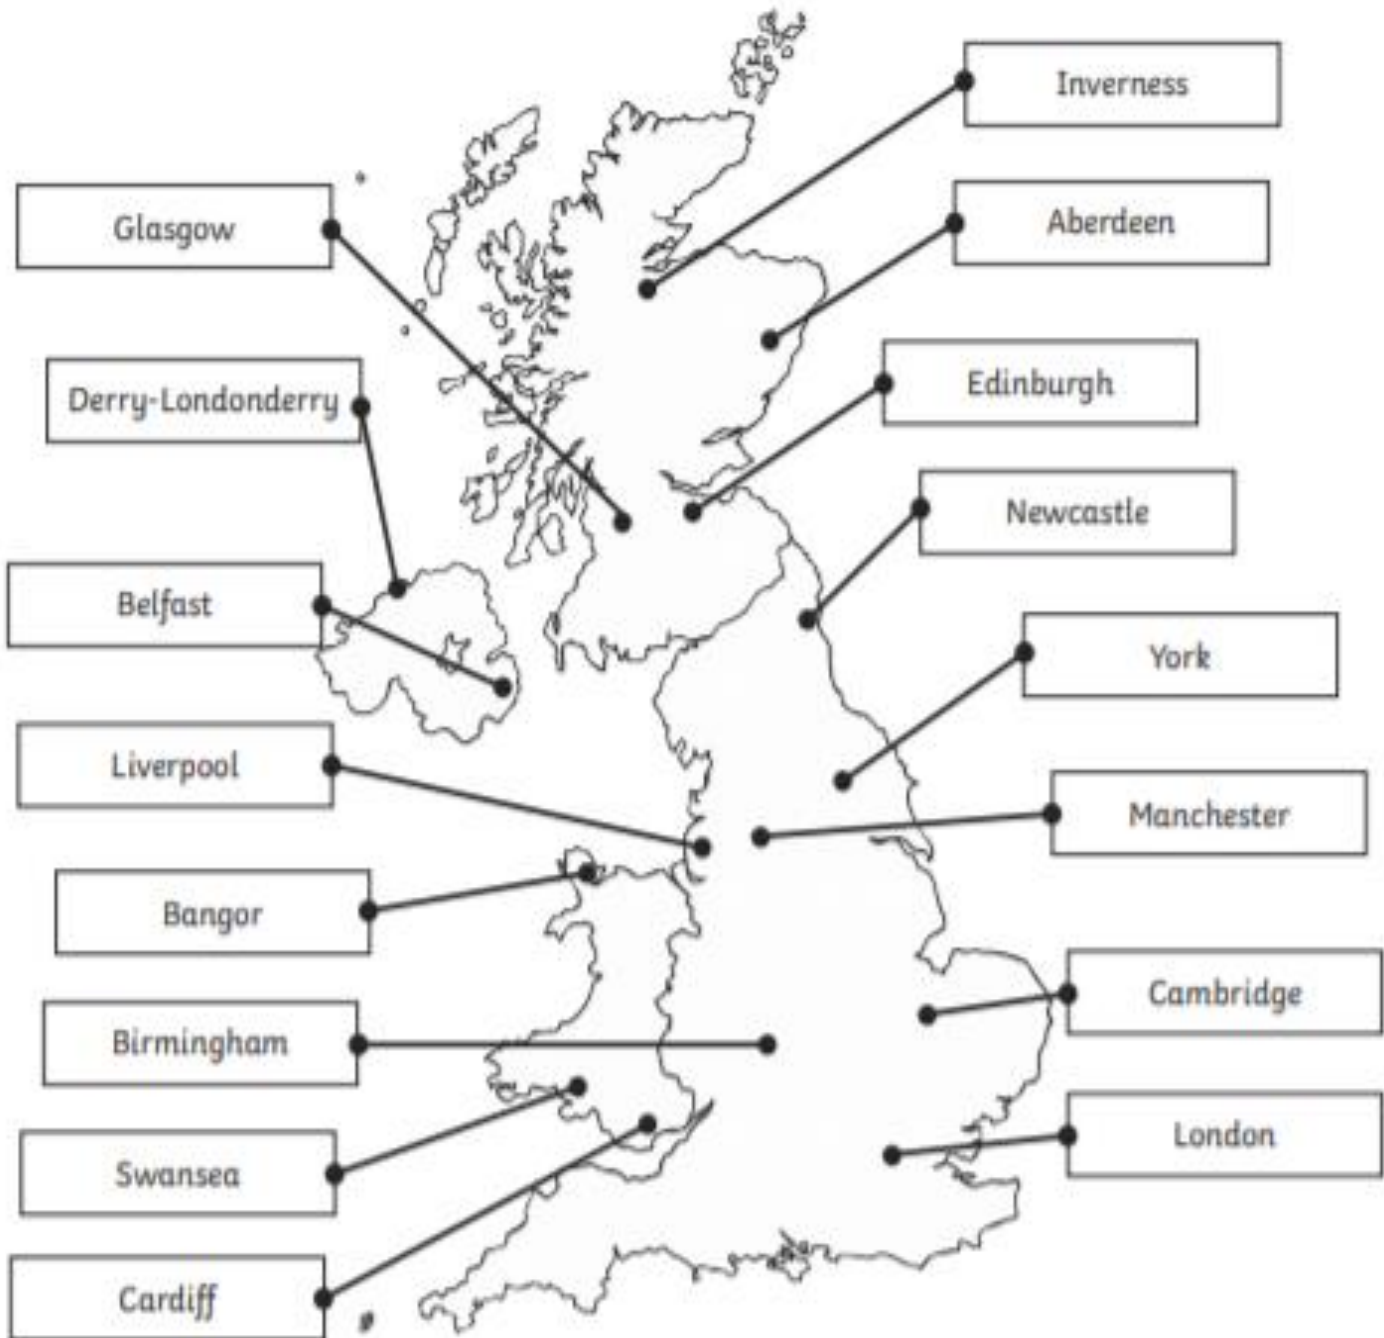

Year 3 and 4 Home Learning

Geography Week 2

Monday

We have been learning about the Oceans and Continents of The World.

We have also looked at where some of the seas are...

Learn where the major cities are... You can use an Atlas or map of the UK if you want... OR look at the labelled map (answers)... Then when you have learnt them, quiz yourself using the blank map... How many did you get right? - Check on the labelled map for the answers.

Map of Cities in the United Kingdom

Can you locate these cities on your map? Don't forget to label with capital letters!

London	Cardiff	Edinburgh	Belfast	Cambridge	
York	Newcastle	Manchester	Birmingham	Glasgow	
Aberdeen	Swansea	Derry- Londonderry	Bangor	Inverness	Liverpool

Extension: Which of these cities has the largest population? Which has the smallest population? Use books and the internet to help you find the answer.

Answers

USE YOUR PURPLEMASH LOGIN..

Then

You should already know these... So use these games to help you learn / revise them.