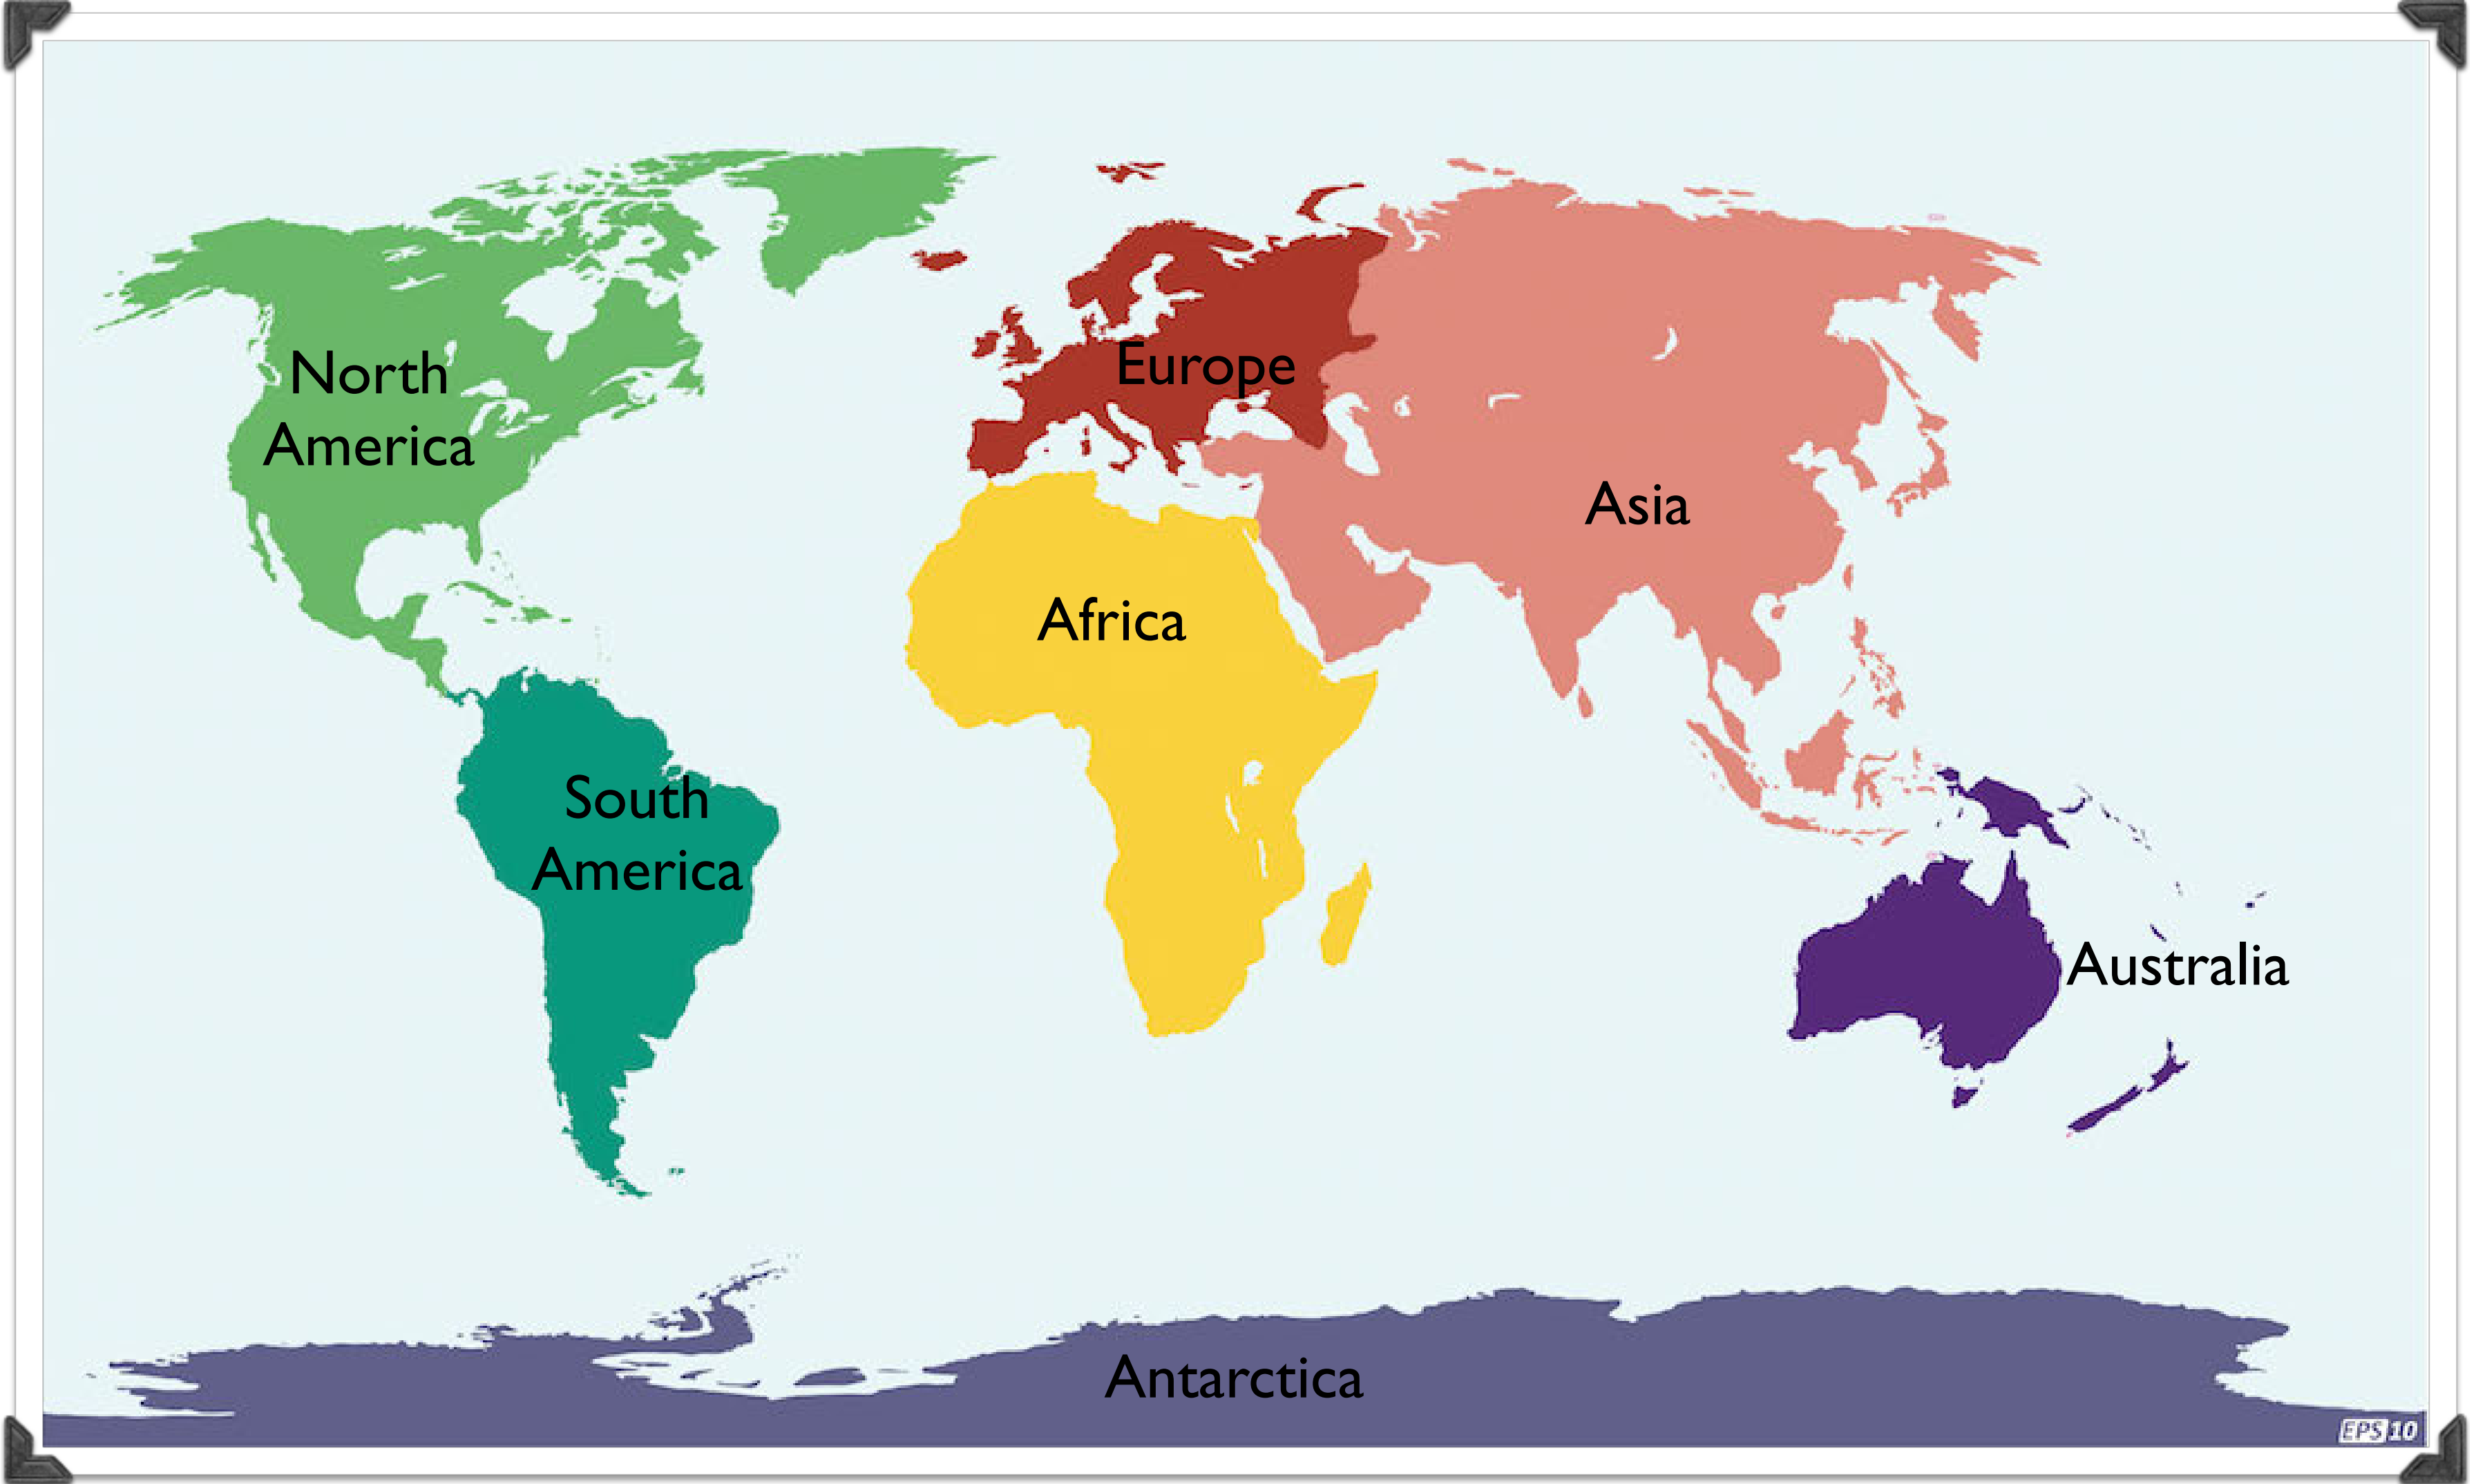

World War 2

Learning Objective:

To be able to identify the countries of the allies and the axis on a map.

**What do we mean
by the terms 'allies'
and 'axis'?**

The allies and the axis were the two sides who fought against each other during World War 2. The allies were led by Great Britain and were later named the United Nations by President Roosevelt. The allies were united in their fight against the axis powers. The main countries of the axis powers were Germany, Italy and Japan. Other countries joined and left the axis alliance during the war but it was these three countries that were at the heart of the axis. The axis powers were led by Germany and Adolf Hitler, the head of the Nazi party.

This picture shows the signing of the Tripartite Pact between Germany, Italy and Japan in Berlin, 1940, to formalise the axis alliance.

Let's find out where
the allies and axis
countries are on a
world map.

Can you name
each of the
continents?

Were you right?

The Allies

Can you guess which continent each of these countries are in?

Country	Continent
Great Britain	
United States	
France	
Greece	
Australia	
Canada	
Belgium	
Brazil	

Country	Continent
India	
Poland	
South Africa	
USSR	
Yugoslavia	
China	
Mexico	
New Zealand	

The Allies

Were you right?

Country	Continent
Great Britain	Europe
United States	North America
France	Europe
Greece	Europe
Australia	Australasia
Canada	North America
Belgium	Europe
Brazil	South America