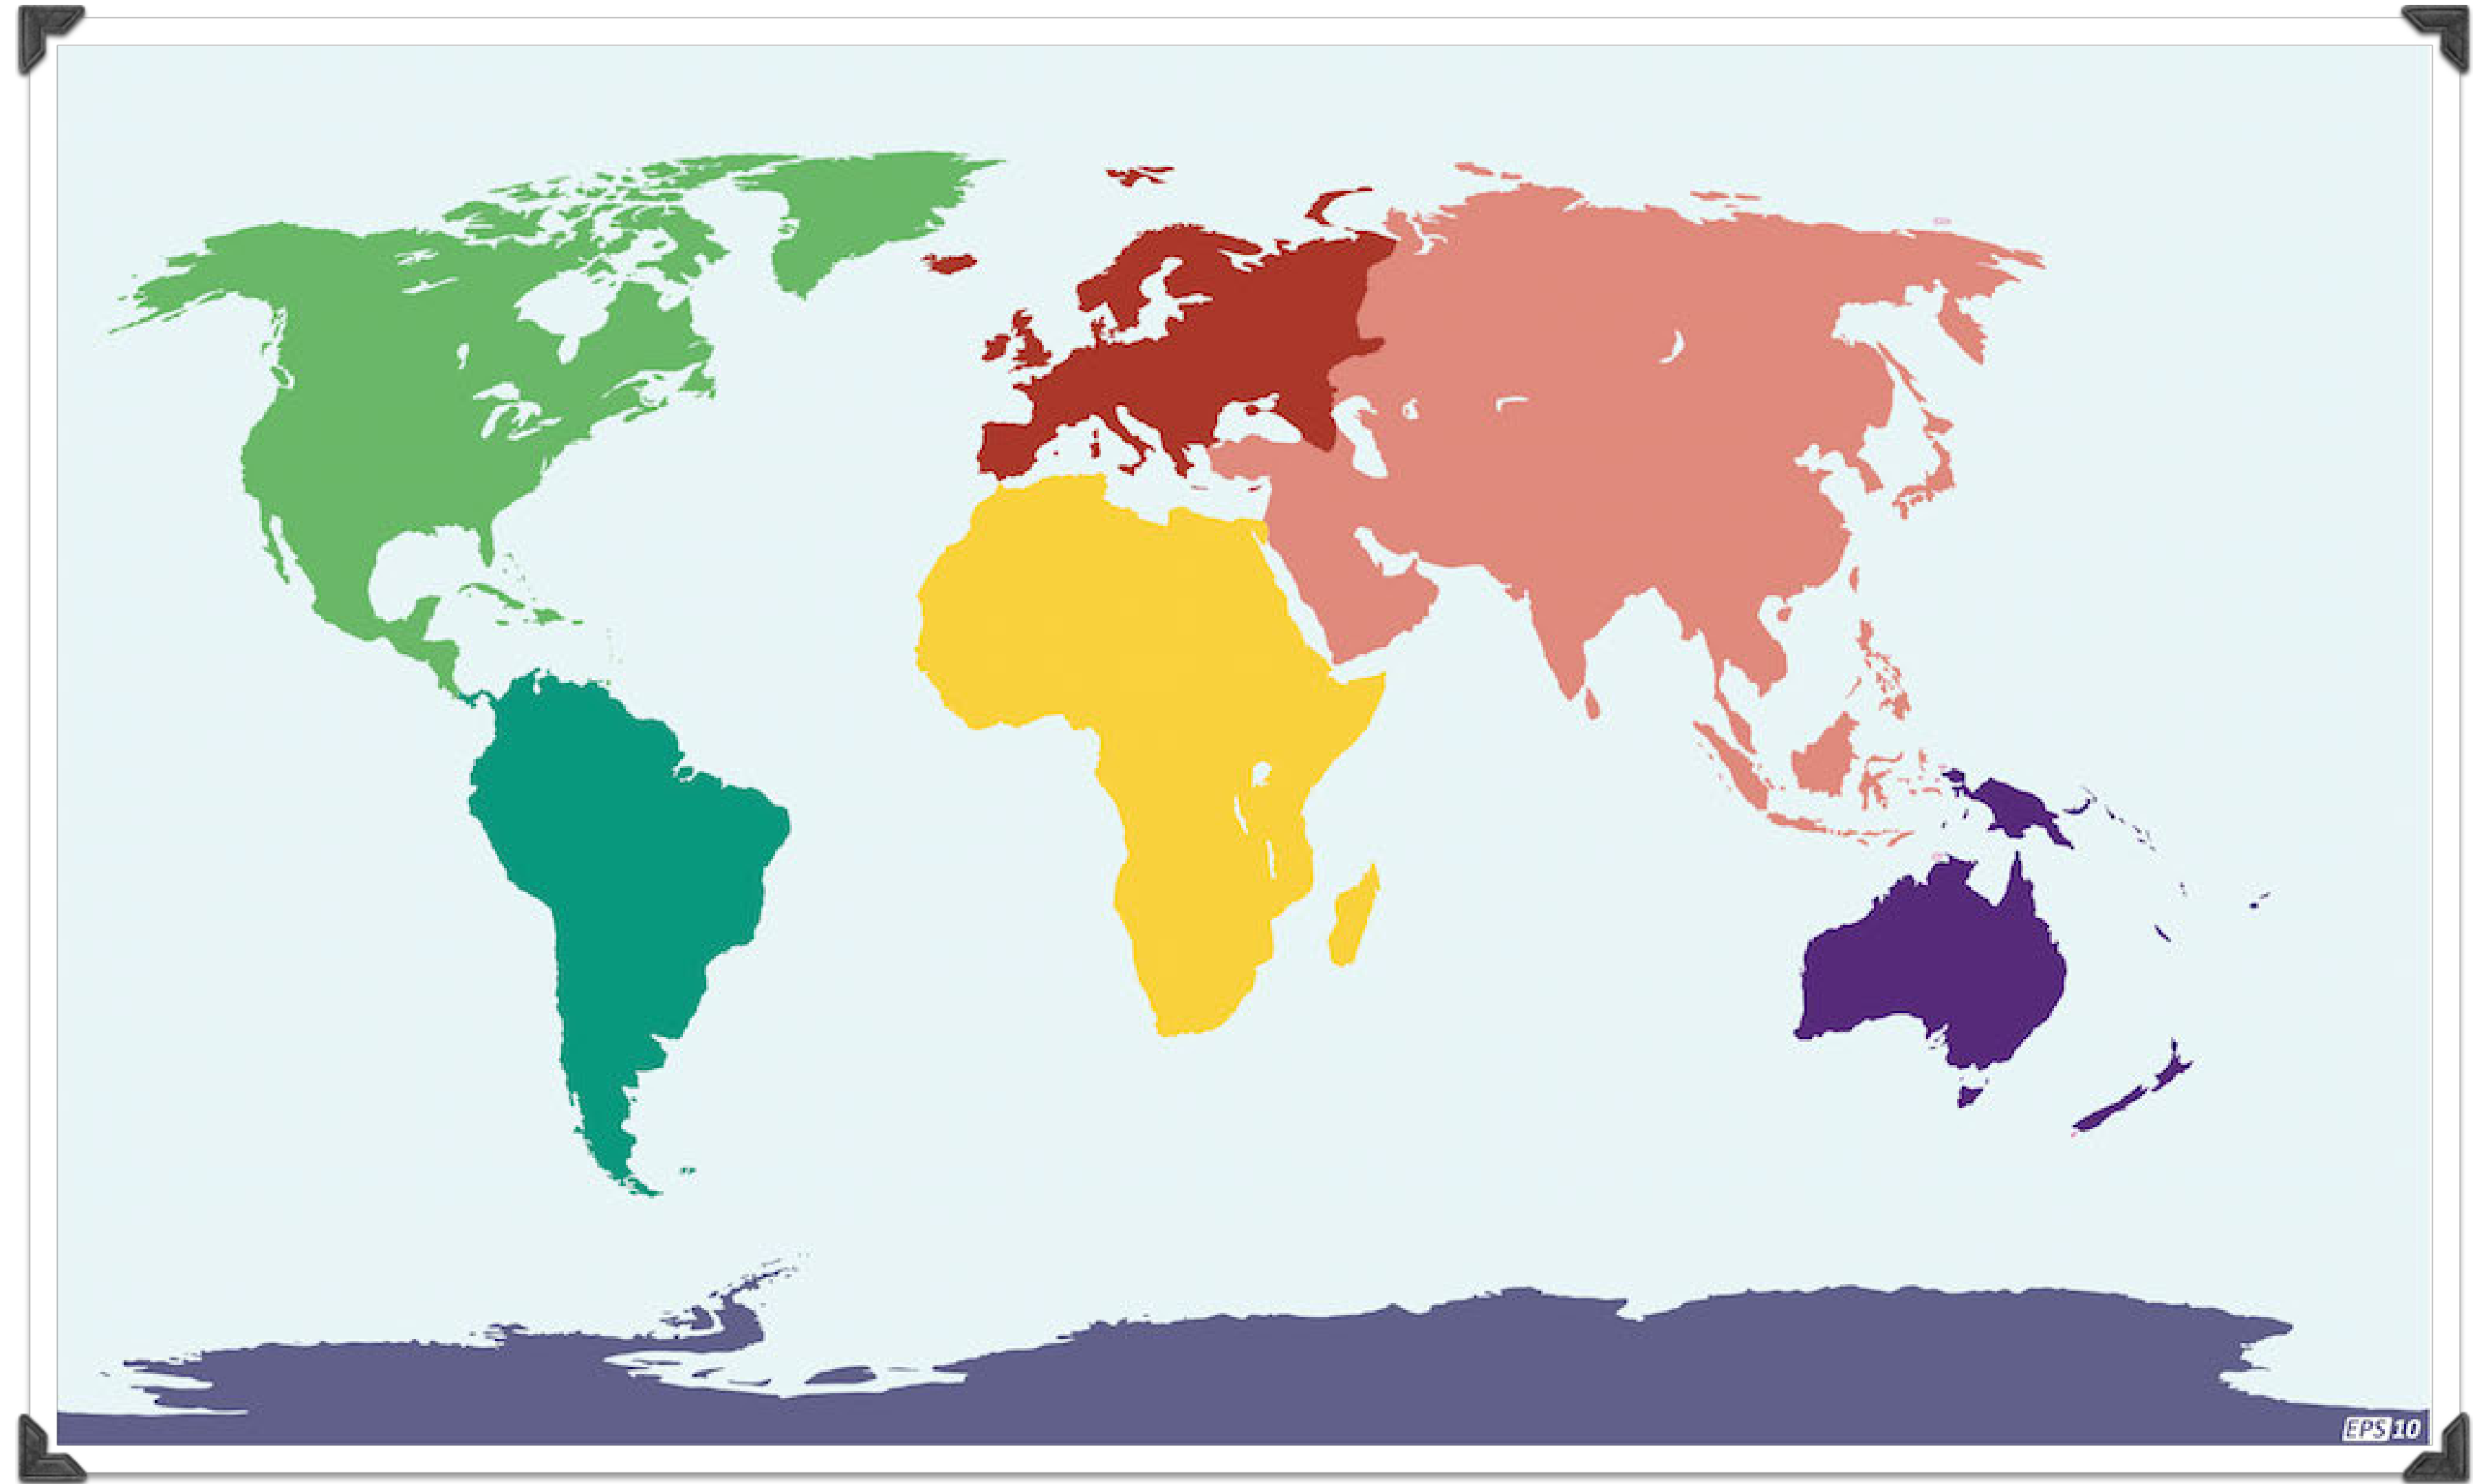

Can you name
each of the
continents?